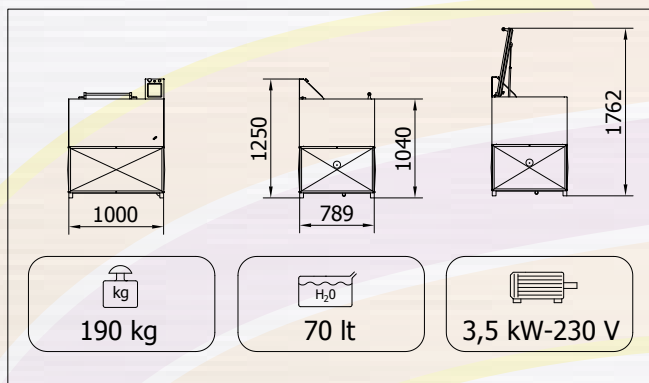

The smart head combined with the rotation of the cylinder, allow H2G Spin to thoroughly clean even between the dirtiest needles.

SEES AND PROVIDES

Thanks to the photocell it automatically detects the dimensions of the cylinder and personalizes the washing cycle. Just press a button, **H2G Spin** already knows what to do!